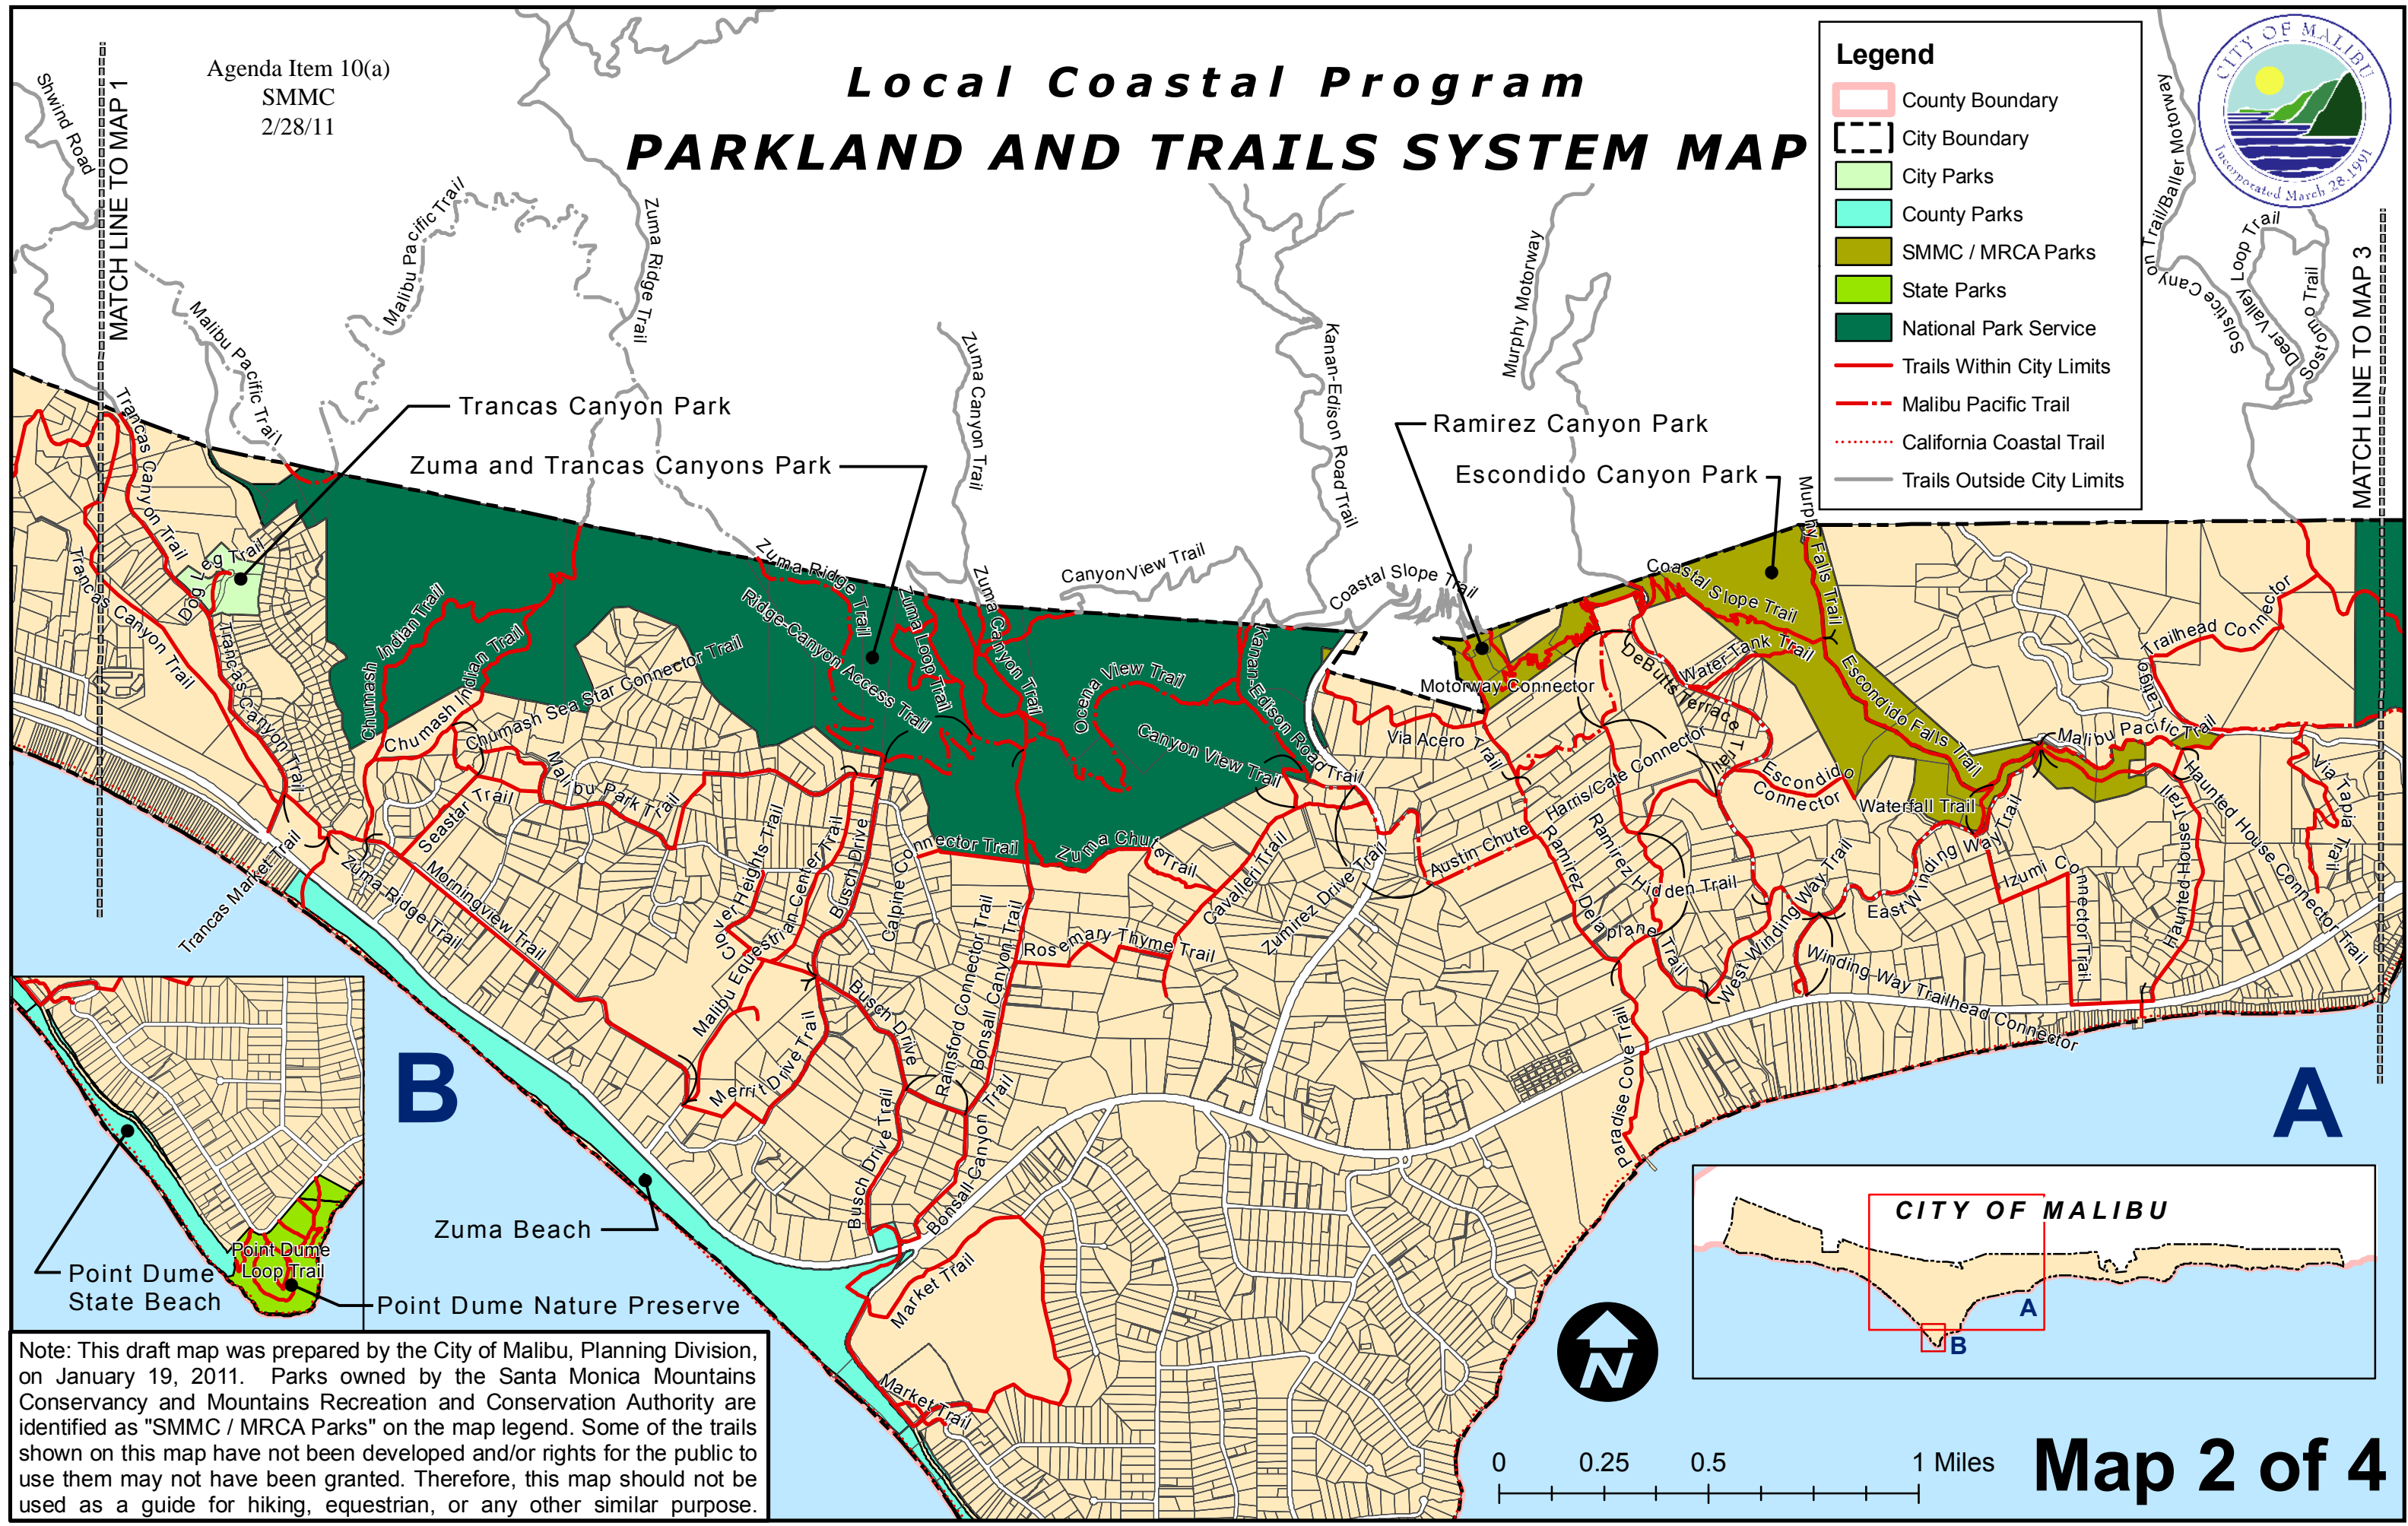

Local Coastal Program PARKLAND AND TRAILS SYSTEM MAP

Agenda Item 10(a)
SMMC
2/28/11

Legend

- County Boundary
- City Boundary
- City Parks
- County Parks
- SMMC / MRCA Parks
- State Parks
- National Park Service
- Trails Within City Limits
- Malibu Pacific Trail
- California Coastal Trail
- Trails Outside City Limits

Note: This draft map was prepared by the City of Malibu, Planning Division, on January 19, 2011. Parks owned by the Santa Monica Mountains Conservancy and Mountains Recreation and Conservation Authority are identified as "SMMC / MRCA Parks" on the map legend. Some of the trails shown on this map have not been developed and/or rights for the public to use them may not have been granted. Therefore, this map should not be used as a guide for hiking, equestrian, or any other similar purpose.